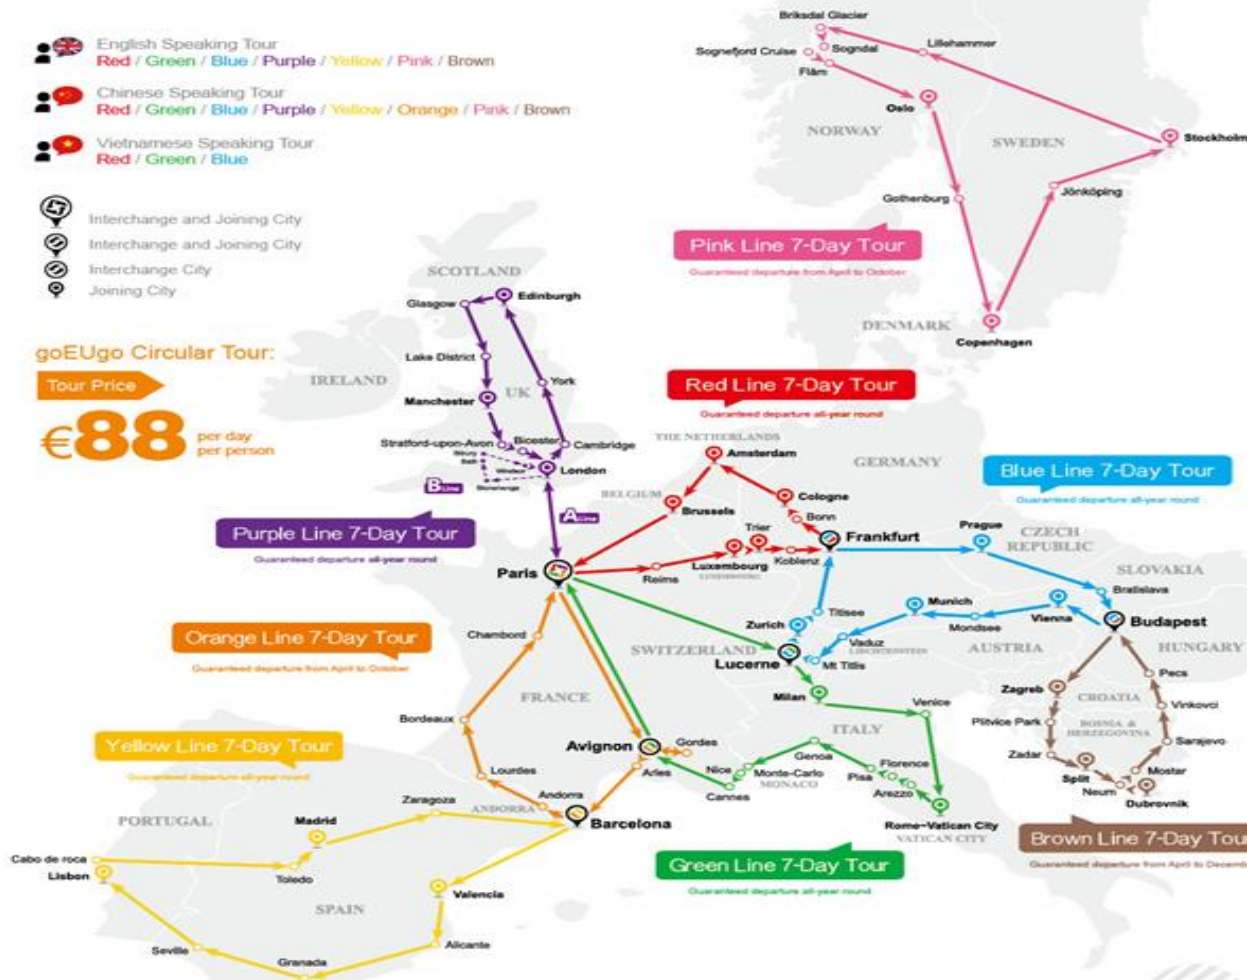

goEUgo Circular Tour:

Tour Price

€88 per day per person

[Click here to Submit Enquiry](#)

(EU -29/11/2019)